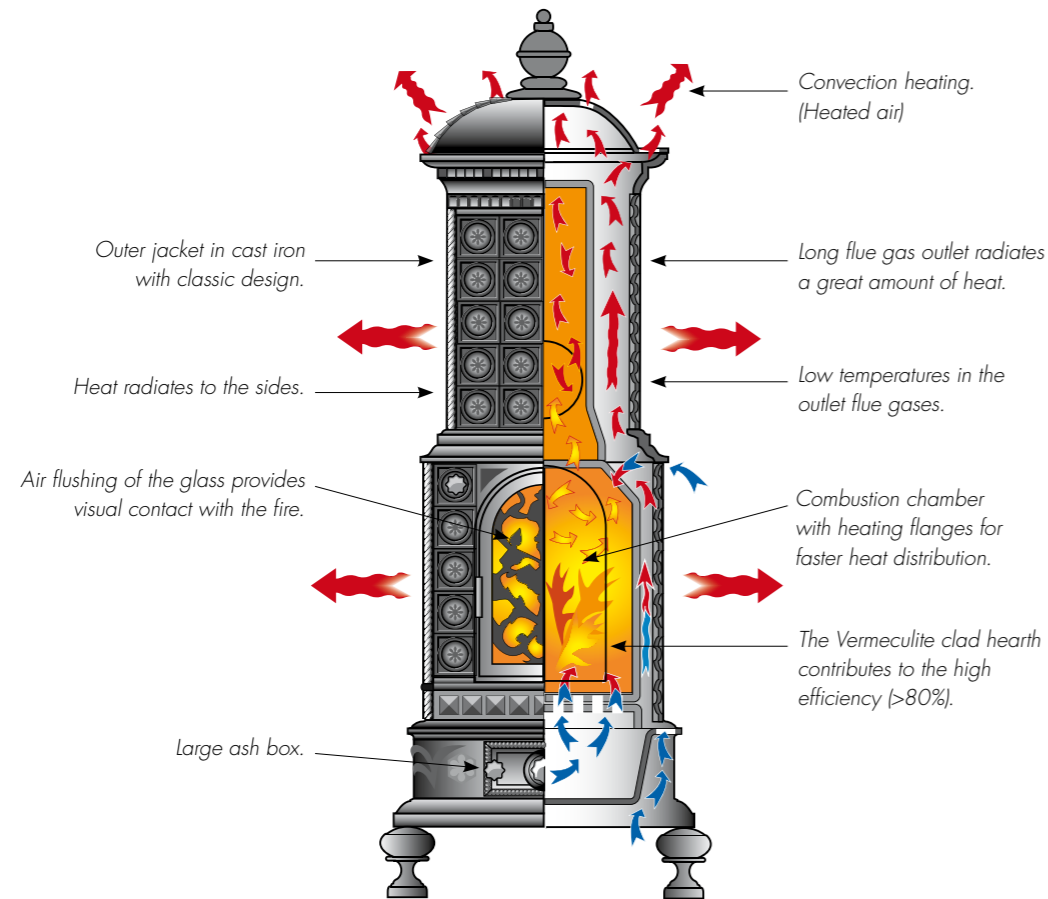

The impressive ornamented outer jacket in cast iron is completely in harmony with the original design. The inner chamber contains the latest technology. A solid and ingenious

design, which gives the Royal Viking an efficiency of >80% as well as a very large heat output area.

The heat from the flue gases is utilized to the maximum due to a long flue gas outlet. It spreads effectively, partly as radiated heat and partly via the air that can circulate between the stove's walls and flow out. The high heat capacity of the cast iron provides cosy residual heat for long periods.

If you wish for a stove to add to the warmth of your home, you have a warm, reliable and faithful friend in the Royal Viking.

Royal Viking

Article no: 101850002, black
101850004, anthracite grey

The Royal Viking comes with a connector to the flue gas outlet on the rear and it is suitable for today's modern chimneys, which withstand up to 350 degrees. The stove can be placed directly on to wooden floor beams, but don't forget to protect the floor with accessories such as our black enamelled floor plate.

Power (kW)	3–8
Nominal power (kW)	6
Heating surface (²)	40–120
Efficiency (%)	>80%
Weight (kg)	280
Dimensions (HxWxD mm)	1 670x560x560

Hearth dimensions (HxWxD mm)	390x280x325
Firewood length (max mm)	325
Hearth opening (HxW mm)	360x200
Type & environmentally approved	0074/05
Connection alternative rear (H cc, mm)	975
Warranty (does not apply to glass and replaceable parts of the hearth)	10 years