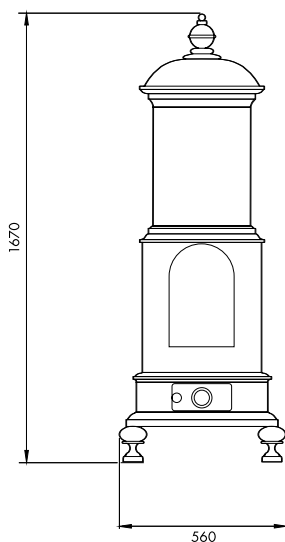

Accessories

Floor plate

Black enamel
1 000x1 200 etc.
Article no: 99-0000504

Flue pipe

125 mm in diameter
Available in different lengths.

10 year
warranty

EN 13240
§15a
DIN+
>80% efficiency

Technical Data

Power (kW)	3–8
Nominal power (kW)	6
Heating surface (²)	40–120
Efficiency (%)	>80%
Weight (kg)	280
Dimensions (HxWxD mm)	1 670x560x560

Hearth dimensions (HxWxD mm)	390x280x325
Firewood length (max mm)	325
Hearth opening (HxW mm)	360x200
Type & environmentally approved	0074/05
Connection alternative rear (H cc, mm)	975
Warranty (does not apply to glass and replaceable parts of the hearth)	10 years

Dimensions sketch, mm

Front view

Side view

View from above