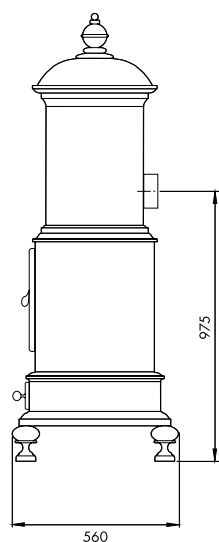

Accessories

Floor plate

Black enamel
1 000x1 200 etc.
Article no: 99-0000504

Flue pipe

125 mm in diameter
Available in different lengths.

10 year
warranty

EN 13240
§15a
DIN+
>80% efficiency

Technical Data

Power (kW)	3–8
Nominal power (kW)	6
Heating surface (²)	40–120
Efficiency (%)	>80%
Weight (kg)	280
Dimensions (HxWxD mm)	1 670x560x560

Hearth dimensions (HxWxD mm)	390x280x325
Firewood length (max mm)	325
Hearth opening (HxW mm)	360x200
Type & environmentally approved	0074/05
Connection alternative rear (H cc, mm)	975
Warranty (does not apply to glass and replaceable parts of the hearth)	10 years

Dimensions sketch, mm

Front view

Side view

View from above