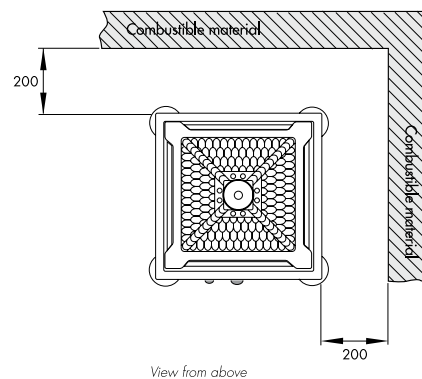

The impressive ornamented outer jacket in cast iron is completely in harmony with the original design. The inner chamber contains the latest technology. A solid and ingenious

design, which gives the Royal Viking an efficiency of >80% as well as a very large heat output area.

Accessories

Floor plate

Black enamel
1 000x1 200 etc.
Article no: 99-0000504

Flue pipe

125 mm in diameter
Available in different lengths.

10 year
warranty

EN 13240
§15a
DIN+
>80% efficiency

Technical Data

Power (kW)	3–8
Nominal power (kW)	6
Heating surface (²)	40–120
Efficiency (%)	>80%
Weight (kg)	280
Dimensions (HxWxD mm)	1 670x560x560

Hearth dimensions (HxWxD mm)	390x280x325
Firewood length (max mm)	325
Hearth opening (HxW mm)	360x200
Type & environmentally approved	0074/05
Connection alternative rear (H cc, mm)	975
Warranty (does not apply to glass and replaceable parts of the hearth)	10 years

Dimensions sketch, mm

Front view

Side view

View from above